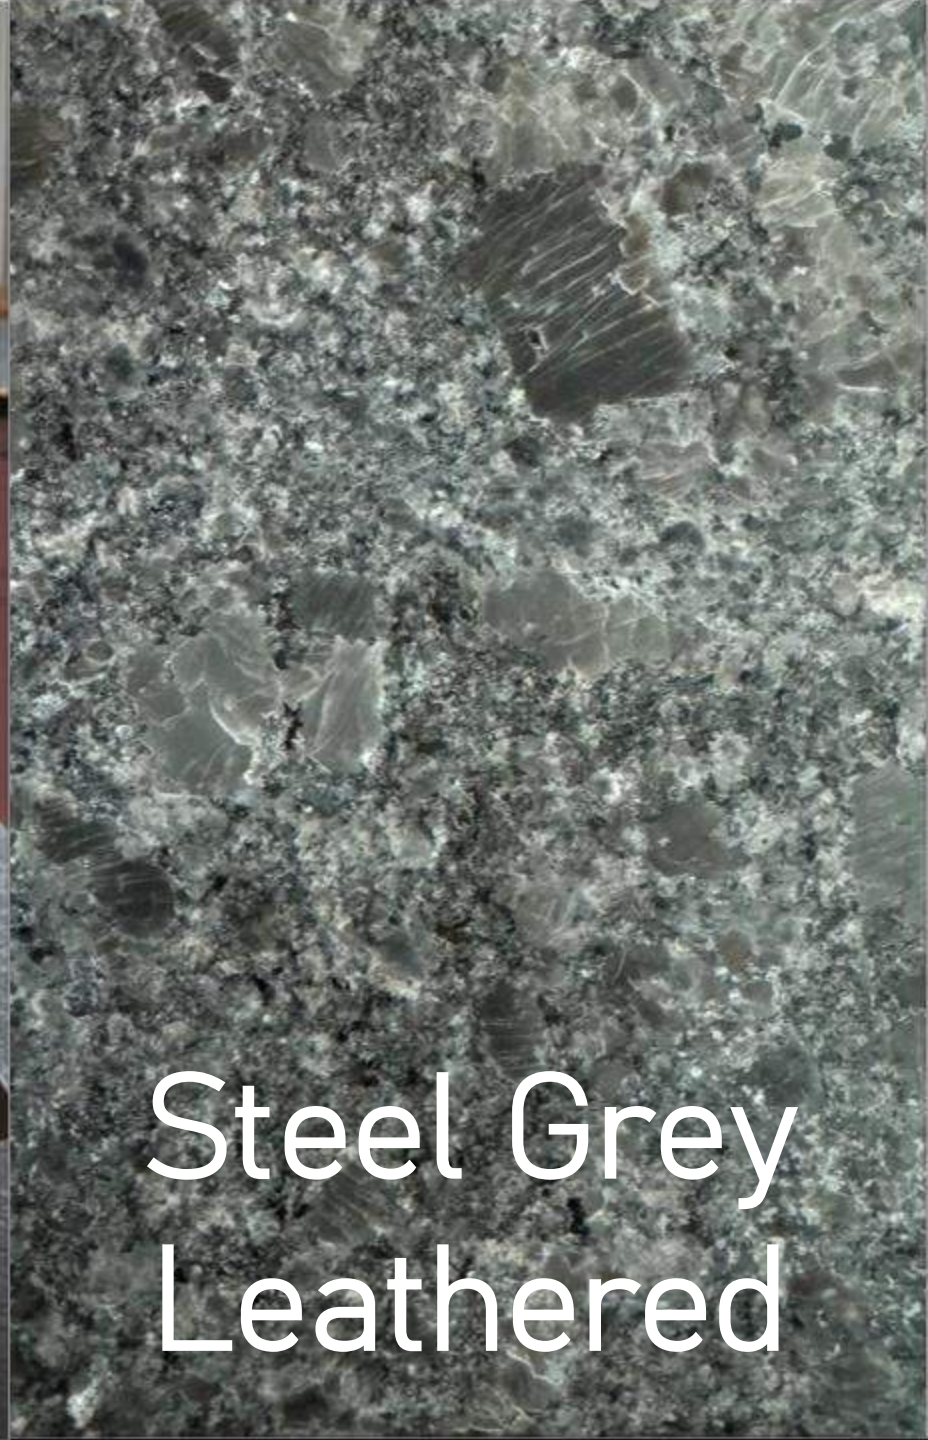

Gemini

Highland

Highland

CATEGORY 2 QUARTZ

Cararra
Venatino

The image displays a detailed view of Carrara Venatino marble. The surface is characterized by a complex, organic pattern of light-colored veins and spots, creating a rich, textured appearance. The overall color palette is a range of off-whites and light greys, with darker grey veins providing contrast. The texture is non-uniform and natural, typical of high-quality marble.

Ornamental White

CATEGORY 2 NATURAL STONE

Steel Grey
Polished

Steel Gray Polished

Black Pearl
Polished

Black Pearl Polished

CATEGORY 3 NATURAL STONE

Steel Grey
Leathered

Steel Grey Leathered

Black Pearl
Leathered

Black Pearl Leathered

Himalaya
White

Himalaya White

Kempton
Park

Kempton Park

CATEGORY 4 NATURAL STONE