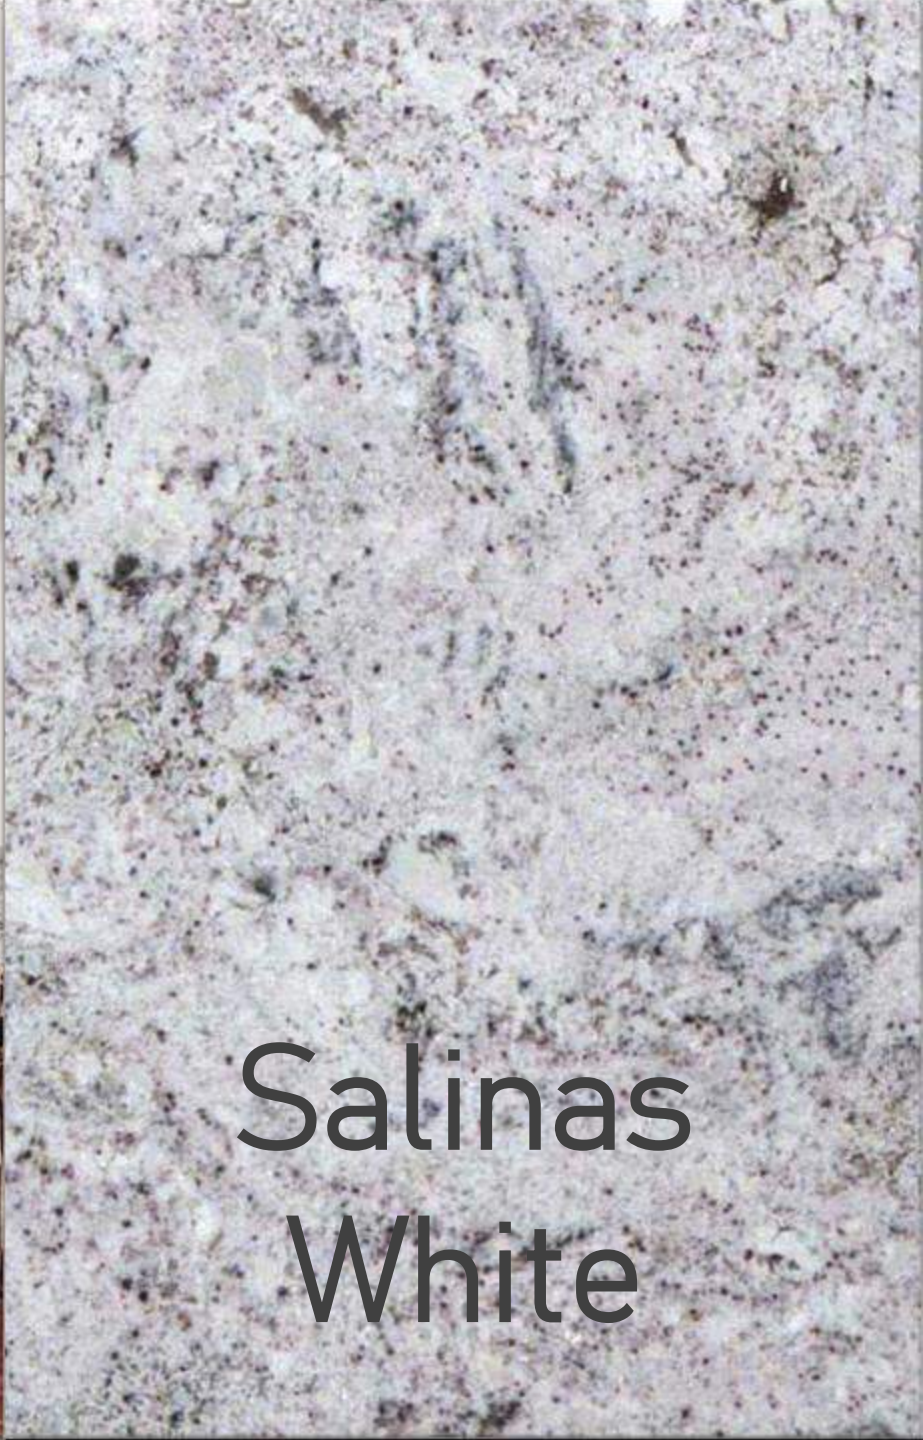

Gemini

Highland

Highland

CATEGORY 2 QUARTZ

Cararra
Venatino

The image displays a detailed view of Carrara Venatino marble. The surface is characterized by a complex, organic pattern of light-colored veins and spots, creating a rich, textured appearance. The overall color palette is a range of off-whites and light greys, with darker grey veins providing contrast. The texture is non-uniform and natural, typical of high-quality marble.

Fantasy
Brown

Fantasy Brown

Blue Dunes
Leathered

Blue Dunes Leathered

Blue Dunes
Polished

Blue Dunes Polished

Salinas
White

Salinas White