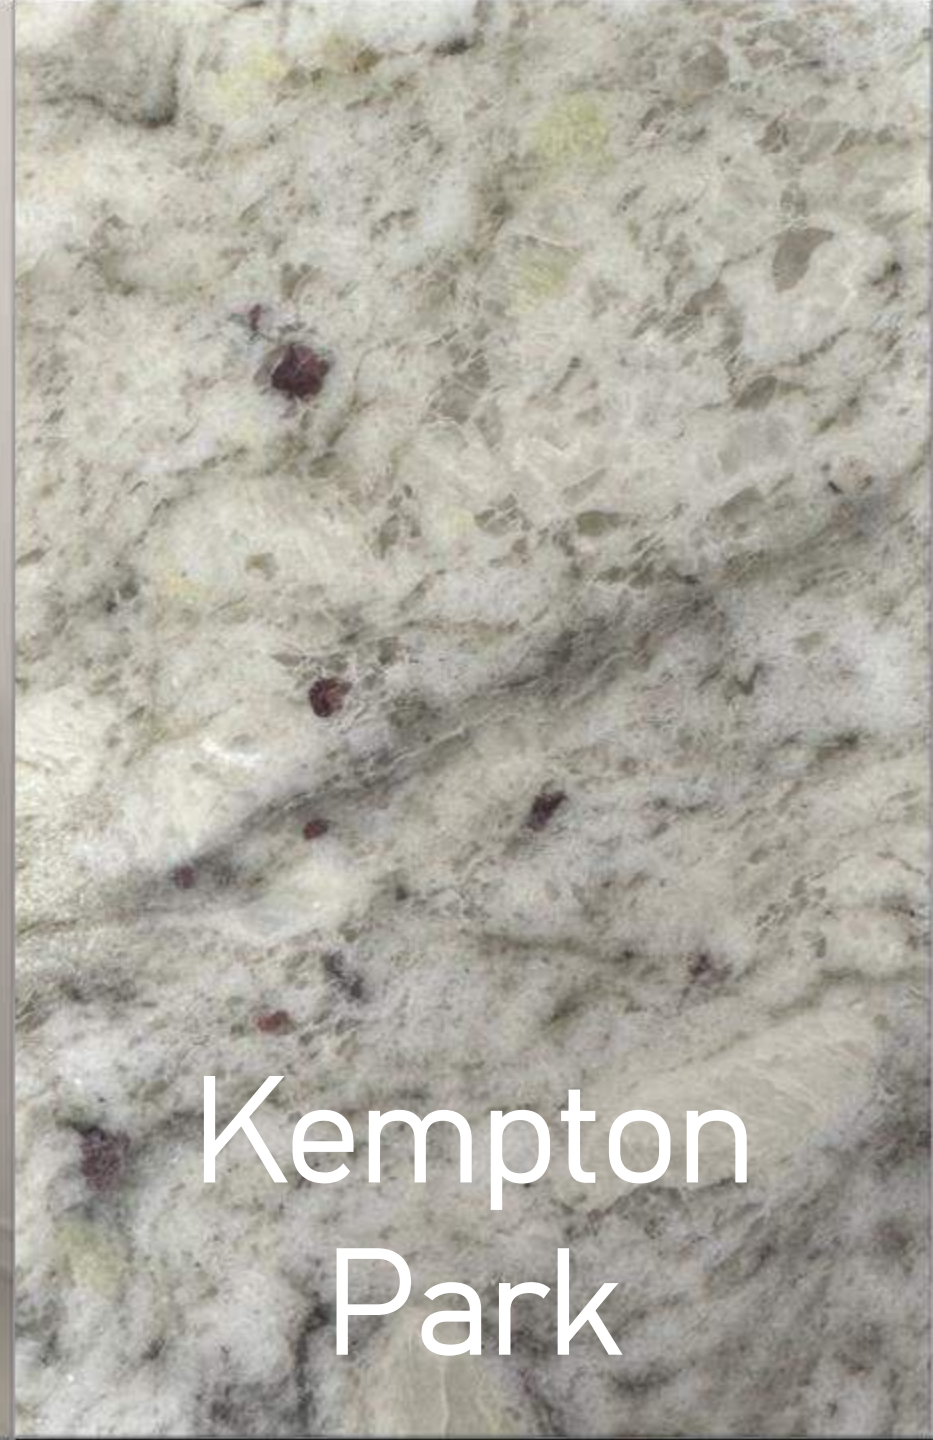

Gemini

Highland

Highland

CATEGORY 2 QUARTZ

Cararra
Venatino

The image displays a detailed view of Carrara Venatino marble. The surface is characterized by a complex, organic pattern of light-colored veins and spots, creating a rich, textured appearance. The overall color palette is a range of off-whites and light greys, with darker grey veins providing contrast. The texture is non-uniform and natural, typical of high-quality marble.

Steel Grey Leathered

Black Pearl
Leathered

Black Pearl Leathered

Himalaya
White

Himalaya White

Kempton
Park

Kempton Park

CATEGORY 4 NATURAL STONE