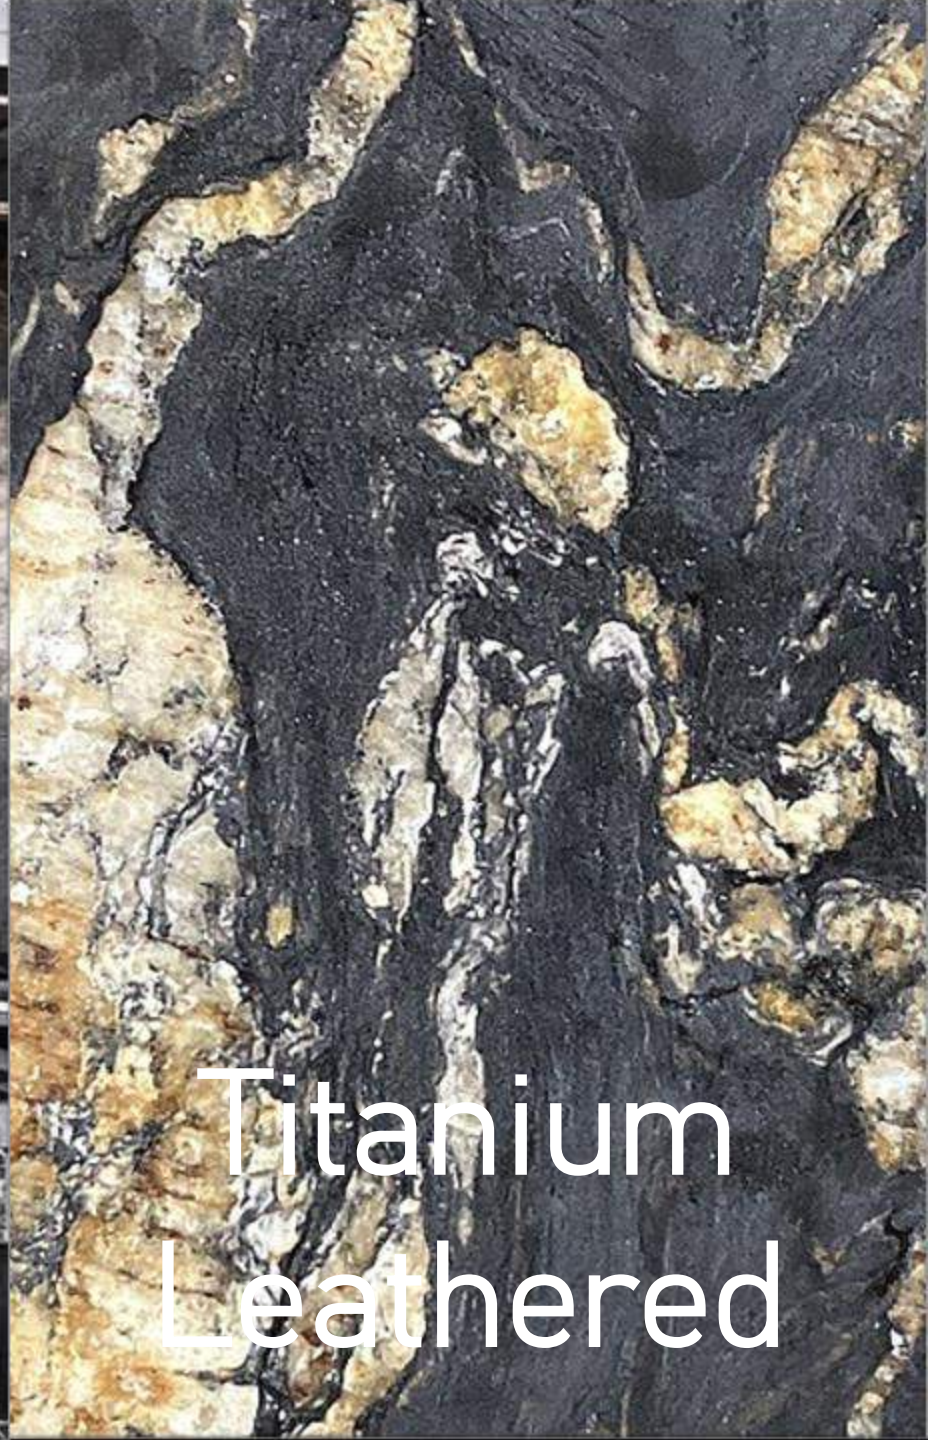

Titanium
Leathered