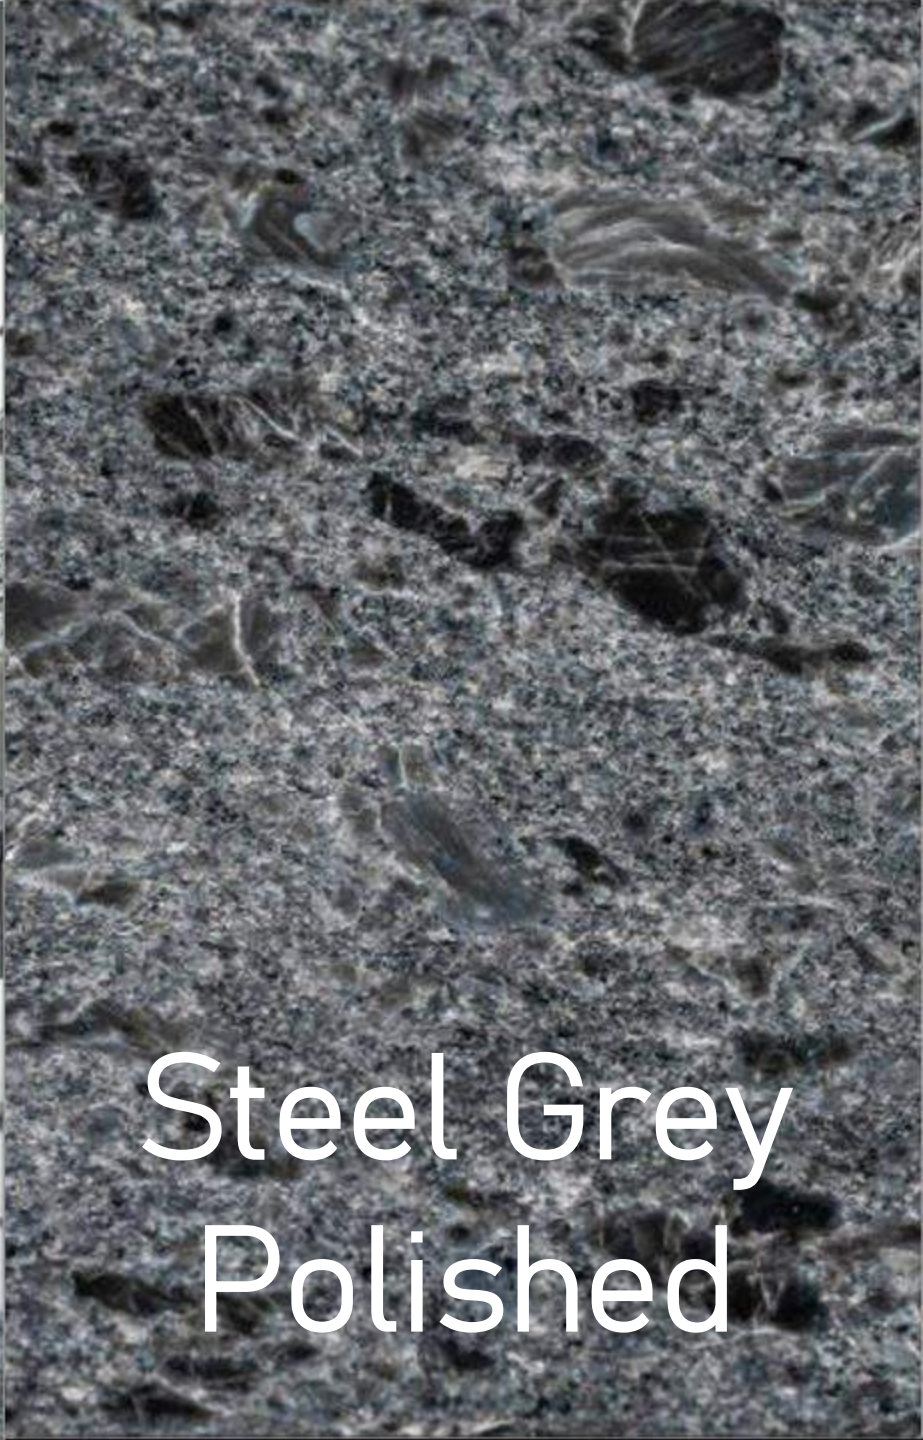

Steel Grey
Polished